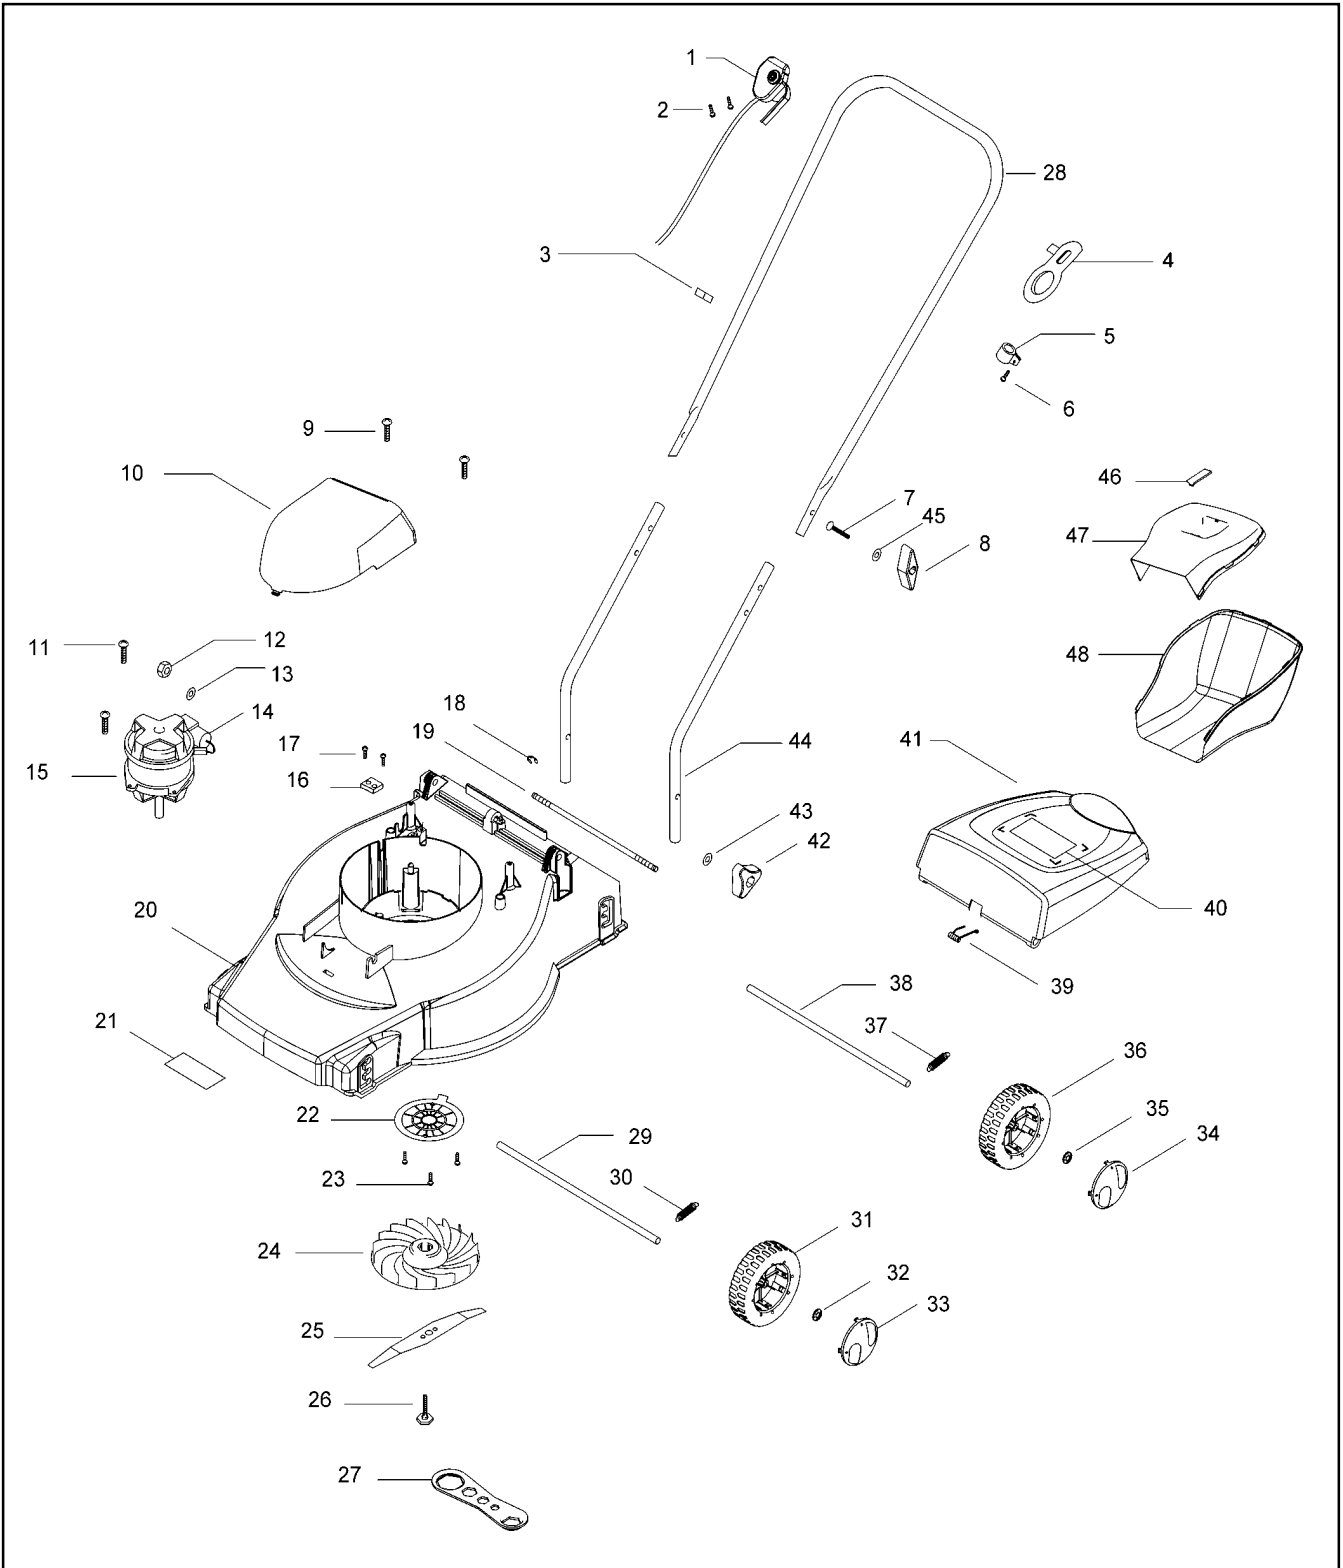

brand **McCulloch**

date **14.03.03** Sheet **1/2**

Publication No. **AP0303005**

**Model**

**McCulloch M8033E**

**Product Number**

**9643208-64**

brand	Gardenferr
-------	------------

date	14.03.03	Sheet 2/2
------	----------	-----------

Gardenferr 800W
-----------------

pos	Part No	Description	Qty	pos	Part No	Description	Qty
1	5107117-00/3	Kit switchbox	1	37	5312049-79/4	Spring	1
2	5148085-00/3	Screw	2	38	5130971-00/4	Axle	1
3	5138574-00/8	Cable clip	2	39	5312061-39/2	Spring	1
4	5312070-51/8	Cord Guide	1	40	5138587-00/0	Warning label	1
5	5312049-84/3	Locking ring	1	41	5107067-69/5	Safety flap	1
6	5169307-01/3	Screw	1	42	5119565-00/9	Wing knob	2
7	5149198-01/1	Bolt	2	43	5140266-03/1	Washer	2
8	5119563-00/4	Wing knob	2	44	5119470-67/1	Lower Handle	2
9	5149753-01/3	Screw	2	45	5164491-01/0	Washer	2
10	5119398-67/4	Motor cover	1	46	5130980-67/4	Handle grassbox	1
11	5130974-00/8	Screw	2	47	5107064-67/5	Grassbox upper	1
12	5149106-00/6	Nut	1	48	5107066-67/1	Grassbox lower	1
13	5139099-00/5	Toothlock washer	1				
14	5131107-06/1	Capacitor motor	1				
		Leroy somer					
	5131107-05/3	Capacitor motor	1				
		Memaf					
15	5119534-00/5	Motor kit	1				
16	5140705-00/4	Clamp	1				
17	5149753-01/3	Screw	2				
18	5131041-00/5	E clip	1				
19	5131038-00/1	Tie rod	1				
20	5107061-69/8	Deck	1				
21	5131053-01/8	Model label	1				
22	5128194-68/4	Finger protection plate	1				
23	5149753-01/3	Screw	3				
24	5119495-00/9	Impeller	1				
25	5119494-00/2	Blade	1				
26	5131064-00/7	Blade bolt	1				
27	5312103-61/6	Spanner	1				
28	5119469-67/3	Handle upper	1				
29	5130971-00/4	Axle	1				
30	5312049-74/4	Spring	1				
31	5119447-67/9	Wheel	2				
32	5149679-00/2	Starlock Washer	2				
33	5119448-69/3	Hub cap	2				
34	5119446-69/7	Hub cap	2				
35	5149679-00/2	Starlock Washer	2				
36	5119445-67/3	Wheel	2				